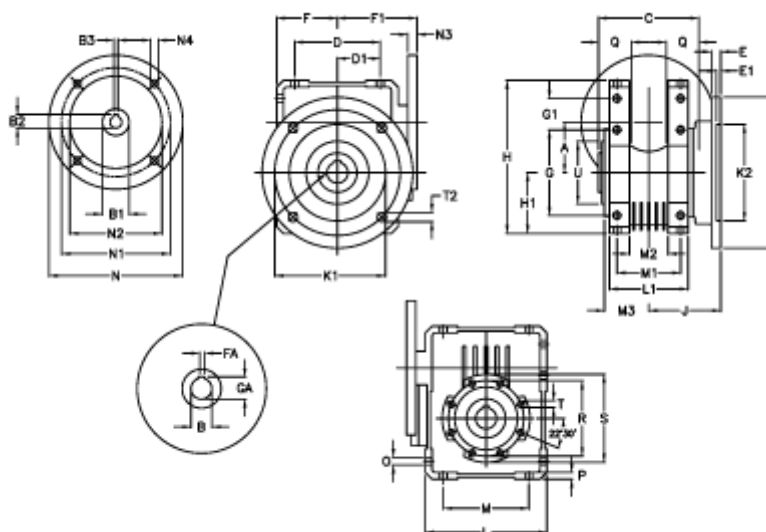

Article number: 392208601554116

Description: Worm Gear with Torque Limiter
W86 L1-UFC-15-P100 B14

Measures

A = 86.90	E = 15	H = 245.5	M = 144	N4 = 8,5	U = 110
B = 35	E1 = 6	H1 = 100.0	M1 = 101	O = 11.5	
B1 E7 = 28	F = 100	J = 110.5	M2 = 57	P = 11	
B2 = 31.3	F1 = 136	K = 210	M3 = 64.5	Q = 45	
B3 H9 = 8	FA = 10	K1 = 176	N = 160	R = 130	
C = 140	G = 144	K2 = 152	N1 = 130	S = 150	
D = 144.0	G1 = 45.5	L = 200	N2 = 110	T = M10x18	
D1 = 72.0	GA = 38.3	L1 = 125	N3 = 10.0	T2 = 12.5	